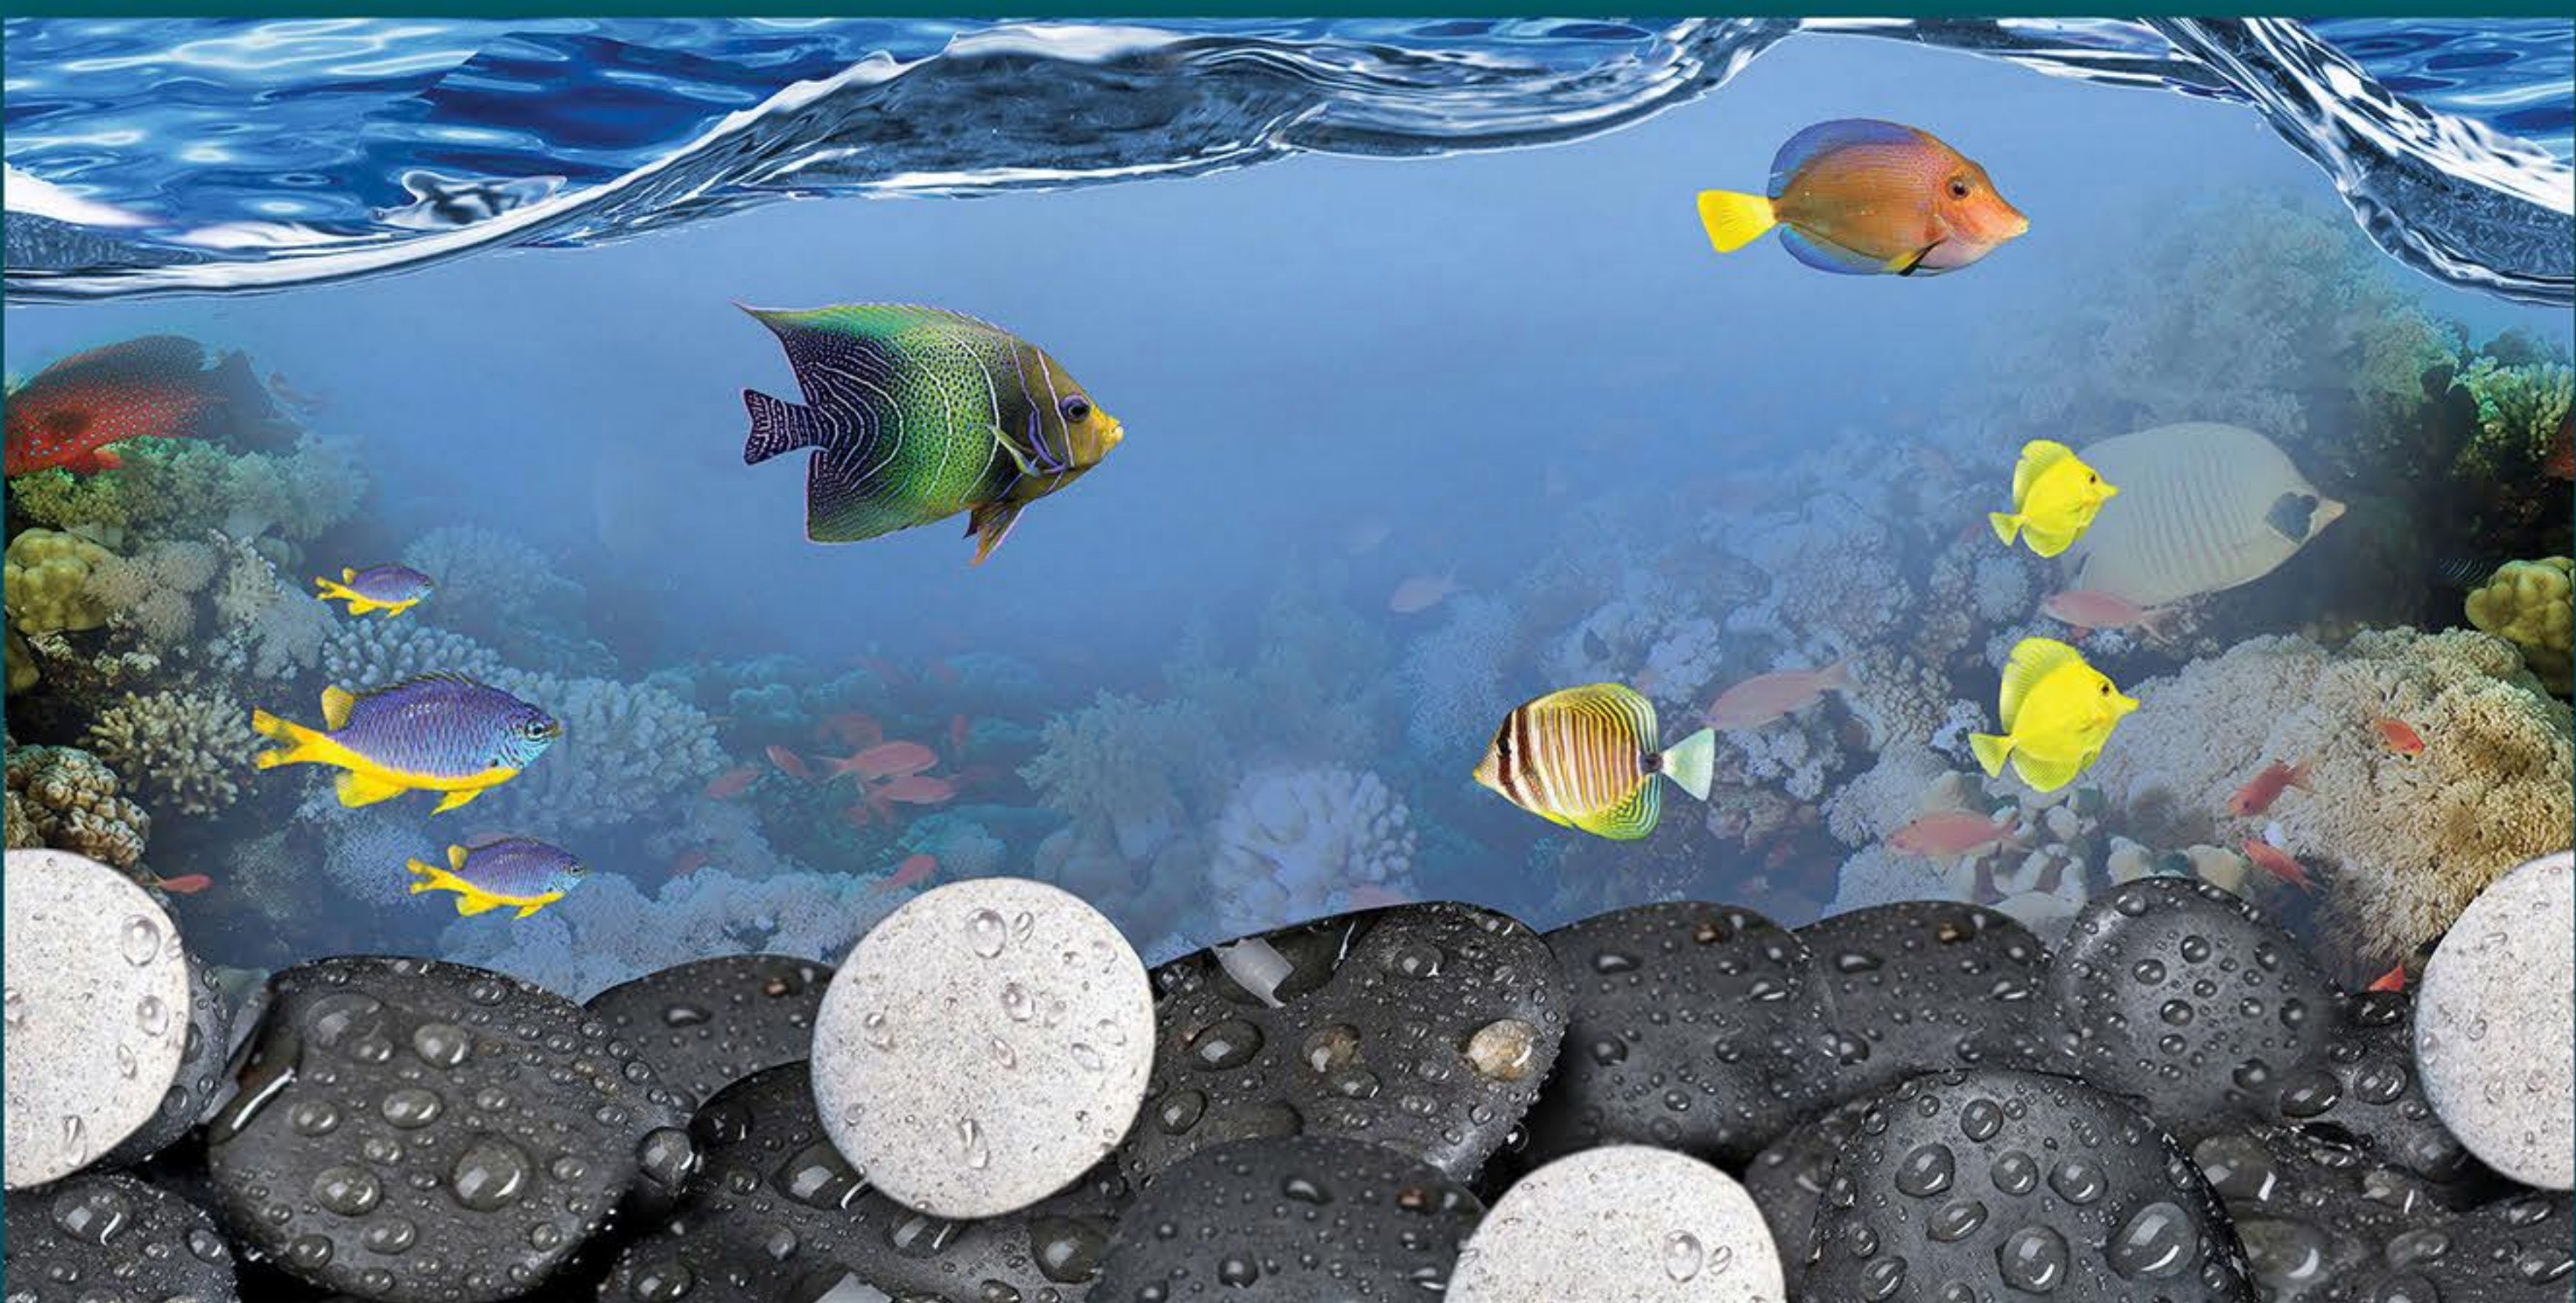

WATERPROOF GLOSSY

16008

LT

HL1

HL2

DK

300X600